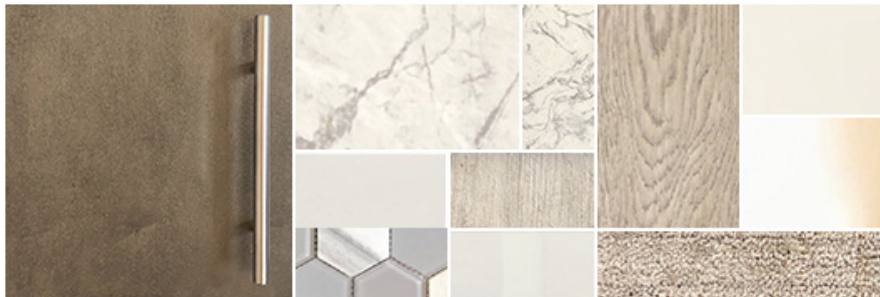

WEST HARBOUR

DRIFTWOOD COLOUR PALETTE

ALL CABINETS

Kekuli Bay / Norelco in Flat Sawn Red Oak: Coffee Bean 75 Degree Inner Bevel 100-3393

QUARTZ COUNTERTOP

Colonial Countertop in Ceaserstone 9141. Ice Snow: Standard Kitchen / Ensuite. *(Upgrade Quartz Throughout)*

ENGINEERED HARDWOOD FLOORING

Empire Oak SQ583 (9008 Rockefeller) in Foyer, Living & Kitchen.

CARPET

Kraus Foundation 229406 Colour: Breathless in Stairs, Guest Bedrooms, Media Room

FLOOR TILE

12x24 Ceratec Bellini. Colour: Light Grey in Ensuite, Guest Bathroom & Laundry

TUB/SHOWER WALL TILE

Moen: Method T986 Polished Chrome / Shower & Tub. Moen: One-Function 6" Showerhead S6340

INTERIOR PAINT COLOUR

Wish AF680 / Chantille Lace OC65

Walls: Wish. Base, Case, Doors: Chantilly Lace