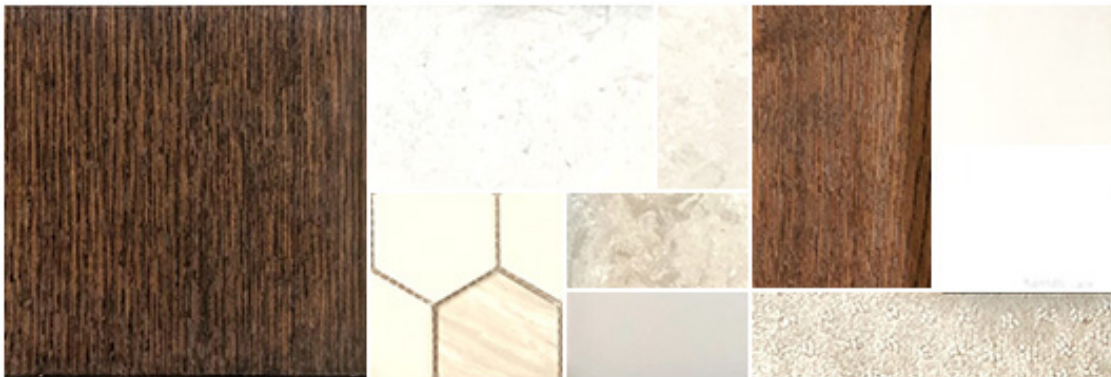

WEST HARBOUR

BOARDWALK COLOUR PALETTE

ALL CABINETS

Kekuli Bay / Norelco in Flat Sawn maple: Graphite in 0.5mm Shaker 111.1733

QUARTZ COUNTERTOP

Colonial Countertop in Mont Blanc: Standard - Kitchen / Ensuite. *(Upgrade Quartz Throughout)*

KITCHEN BACKSPLASH TILE

Silver Grey Bright: 3x6 Subway / Grout To Match

INTERIOR DOORS/RAILINGS

Chrome Satin Interior Door Handles 2 Panel Painted Interior Doors

ENGINEERED HARDWOOD FLOORING

Kootenay Collection: 249091 Oak Grew Creek Wire Brushed in Foyer, Living & Kitchen

INTERIOR PAINT COLOUR

Grew Owl 2137-60 / Chantilly Lace OC65

Walls: Grey Owl Base. Doors: Chantilly Lace

This is not meant to be an exhaustive list of specifications or design and is subject to change at any time. The developer reserves the right to make modifications and changes to building design, specifications, features, and floorplans. E&OE.