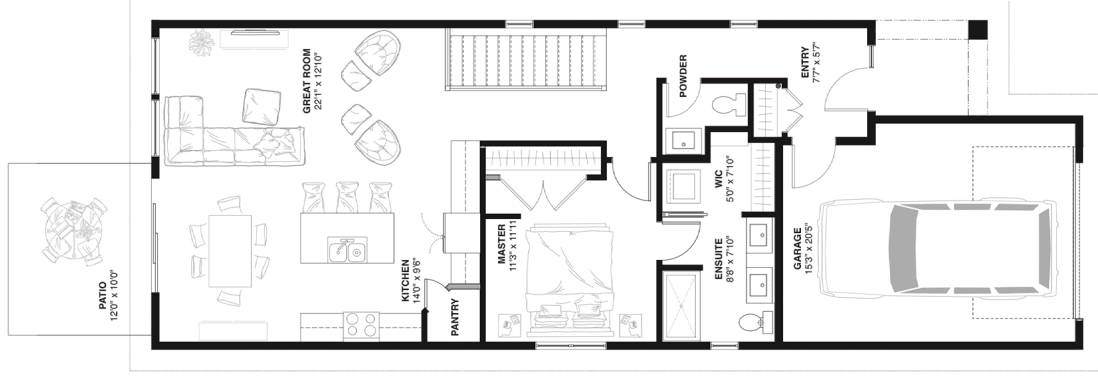

ZINFANDEL

VILLETTA HOME

TOTAL FINISHED 2,110 SQ. FT.

E. & O. E. The developer reserves the right to make modifications to building design, specifications, features and floor plans. All illustrations and renderings are artistic representations only. Prices are subject to change and can be withdrawn at any time.