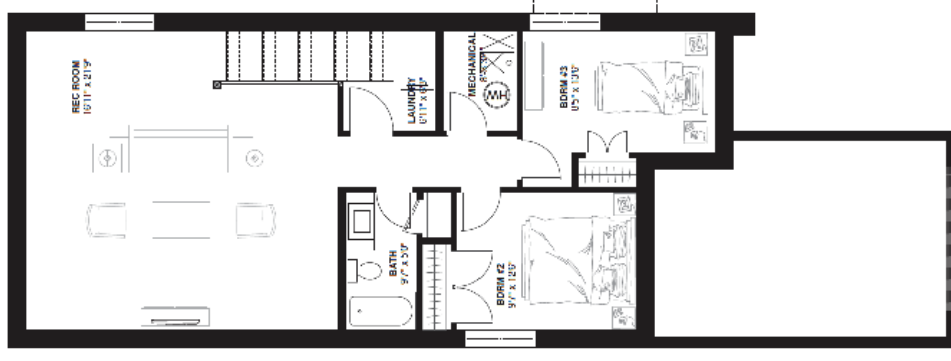

ZINFANDEL

VILLETTA HOME

TOTAL FINISHED 2,110 SQ. FT.

E. & O. E. The developer reserves the right to make modifications to building design, specifications, features and floor plans. All illustrations and renderings are artistic representations only. Prices are subject to change and can be withdrawn at any time.