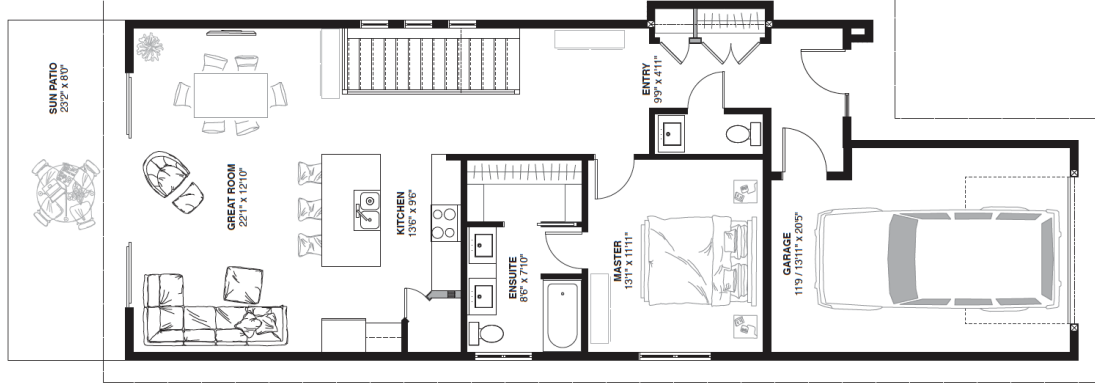

ZINFANDEL

VILLETTA HOME

TOTAL FINISHED 2,110 SQ. FT.

MAIN LEVEL
1,089 SQ. FT.

LOWER LEVEL
1,021 SQ. FT.

E. & O. E. The developer reserves the right to make modifications to building design, specifications, features and floor plans. All illustrations and renderings are artistic representations only. Prices are subject to change and can be withdrawn at any time.