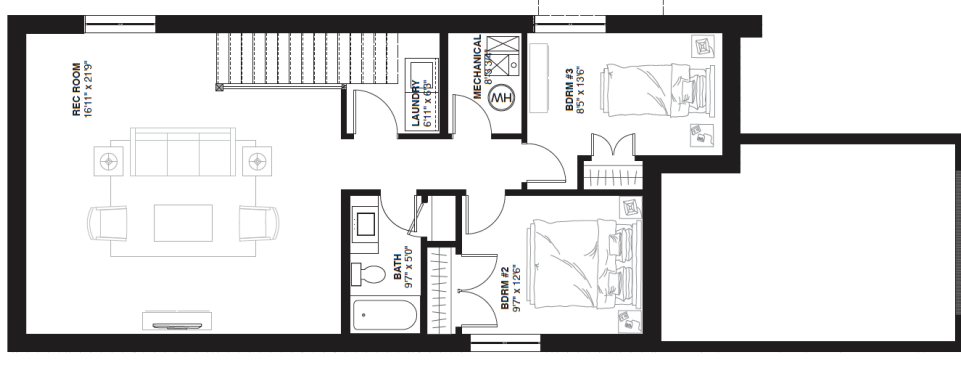

ZINFANDEL

VILLETTA HOME

TOTAL FINISHED 2,110 SQ. FT.

MAIN LEVEL
1,089 SQ. FT.

LOWER LEVEL
1,021 SQ. FT.

E. & O. E. The developer reserves the right to make modifications to building design, specifications, features and floor plans. All illustrations and renderings are artistic representations only. Prices are subject to change and can be withdrawn at any time.