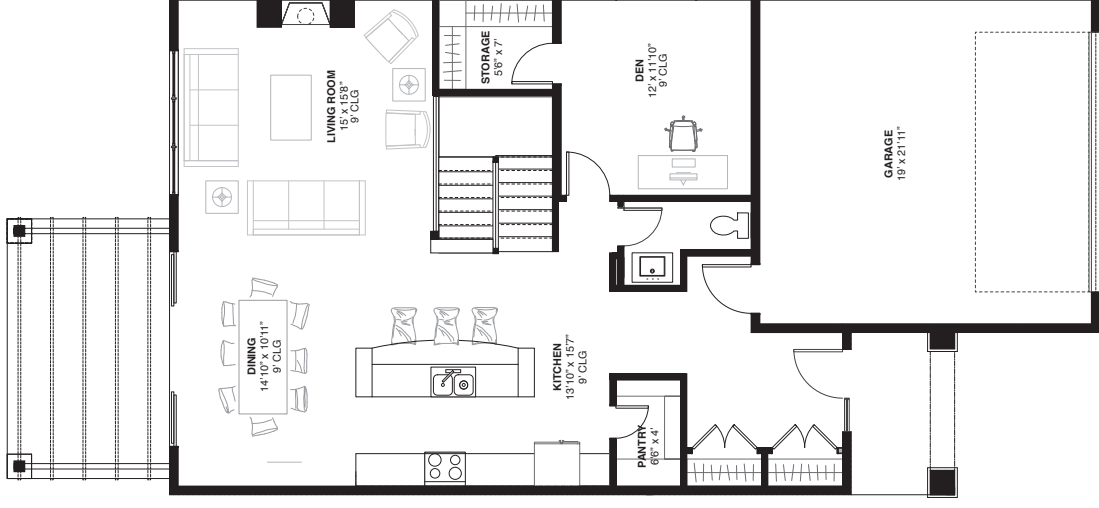

WEST HARBOUR

MOSCATO 2-STOREY ESTATE HOME

E. & O. E. The developer reserves the right to make modifications to building design, specifications, features and floor plans. All illustrations and renderings are artistic representations only. Prices are subject to change and can be withdrawn at any time.

MOSCATO

2-STOREY ESTATE HOME

TOTAL 3,500 SQ. FT.

MAIN LEVEL
1,187 SQ. FT.

E. & O. E. The developer reserves the right to make modifications to building design, specifications, features and floor plans. All illustrations and renderings are artistic representations only. Prices are subject to change and can be withdrawn at any time.