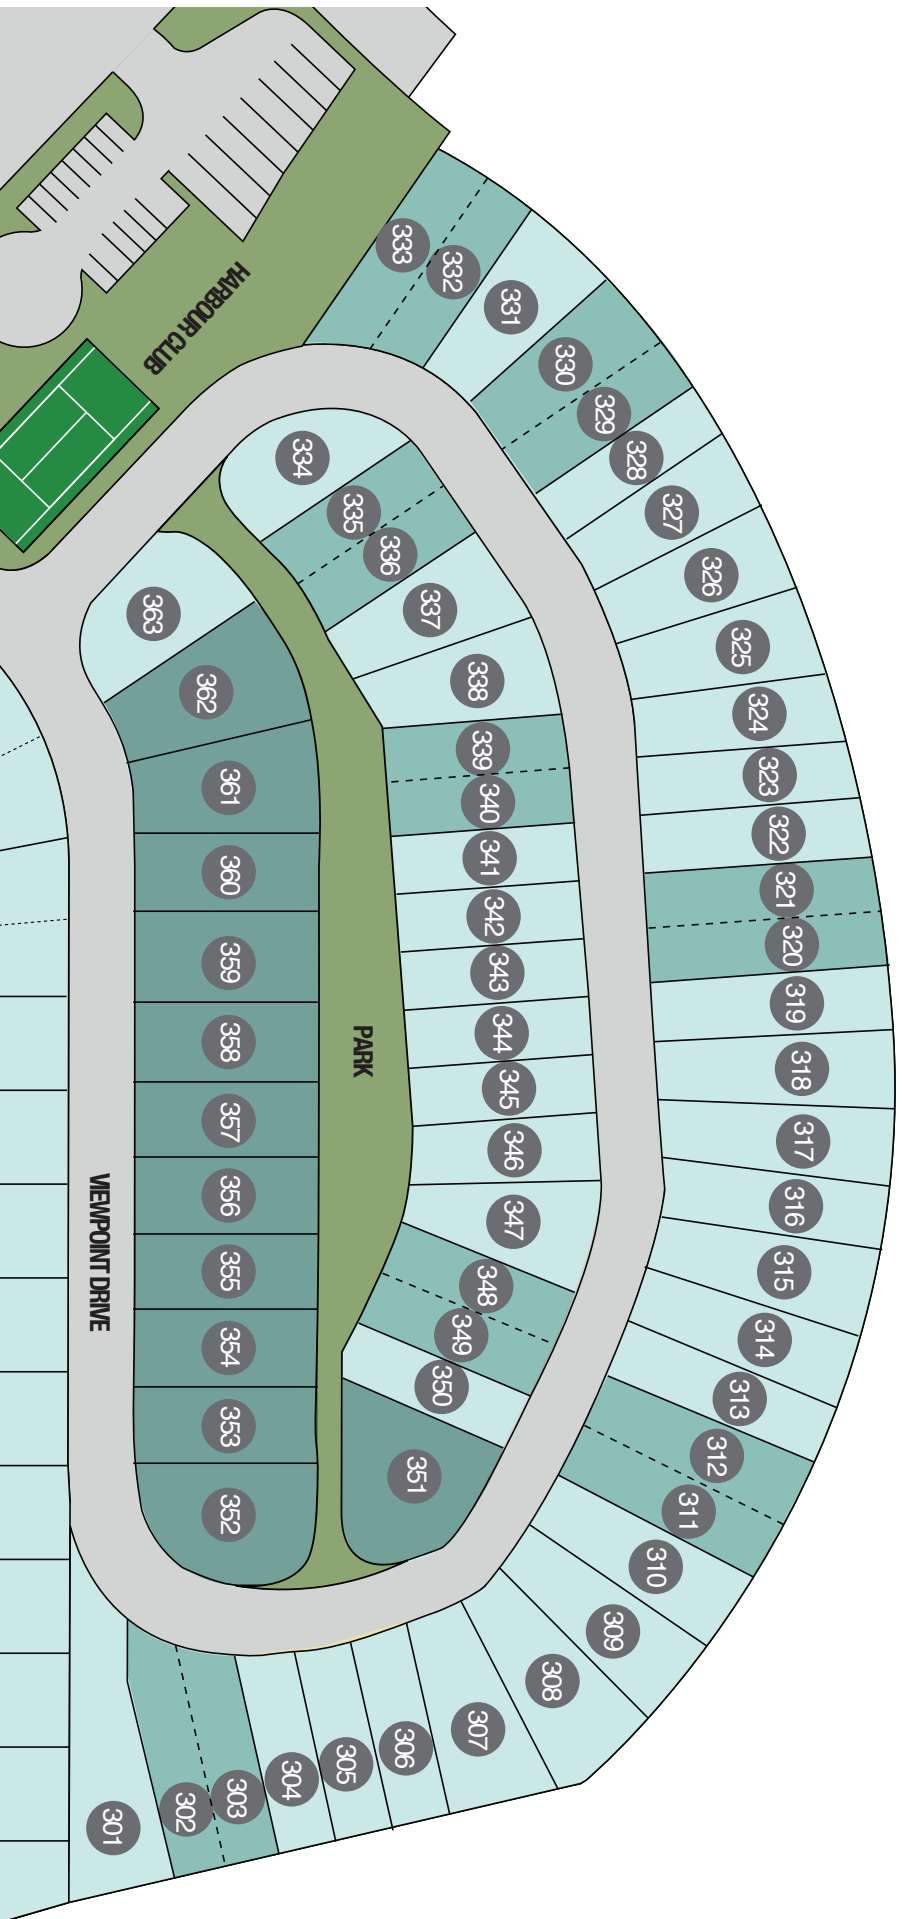

PHASE 3 LOTS

VILLETTA HOMES

VILLA HOMES

ESTATE HOMES

E, & O. E. The developer reserves the right to make modifications to building design, specifications, features and floor plans. All illustrations and renderings are artistic representations only. Prices are subject to change and can be withdrawn at any time.