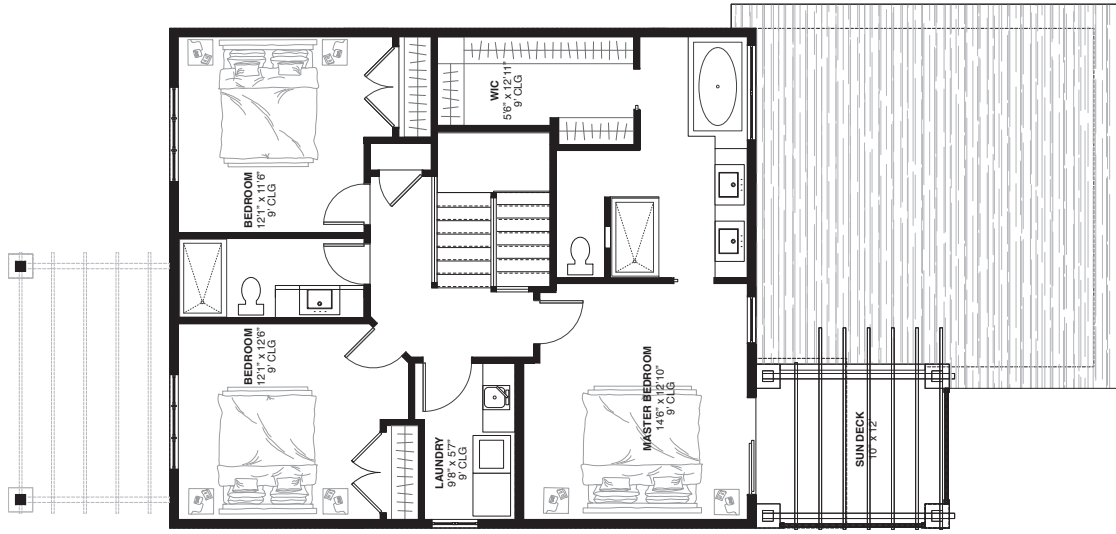

WEST HARBOUR

MOSCATO 2-STOREY ESTATE HOME

E. & O. E. The developer reserves the right to make modifications to building design, specifications, features and floor plans. All illustrations and renderings are artistic representations only. Prices are subject to change and can be withdrawn at any time.

MOSCATO

2-STOREY ESTATE HOME

TOTAL 3,500 SQ. FT.

MAIN LEVEL
1,187 SQ. FT.

E. & O. E. The developer reserves the right to make modifications to building design, specifications, features and floor plans. All illustrations and renderings are artistic representations only. Prices are subject to change and can be withdrawn at any time.