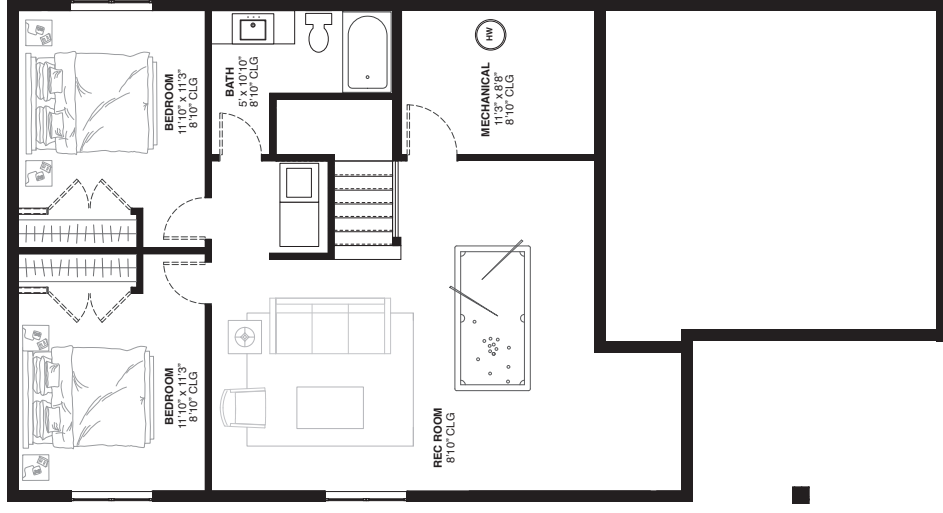

MOSCATO

2-STOREY ESTATE HOME

TOTAL 3,500 SQ. FT.

MAIN LEVEL
1,187 SQ. FT.

E. & O. E. The developer reserves the right to make modifications to building design, specifications, features and floor plans. All illustrations and renderings are artistic representations only. Prices are subject to change and can be withdrawn at any time.