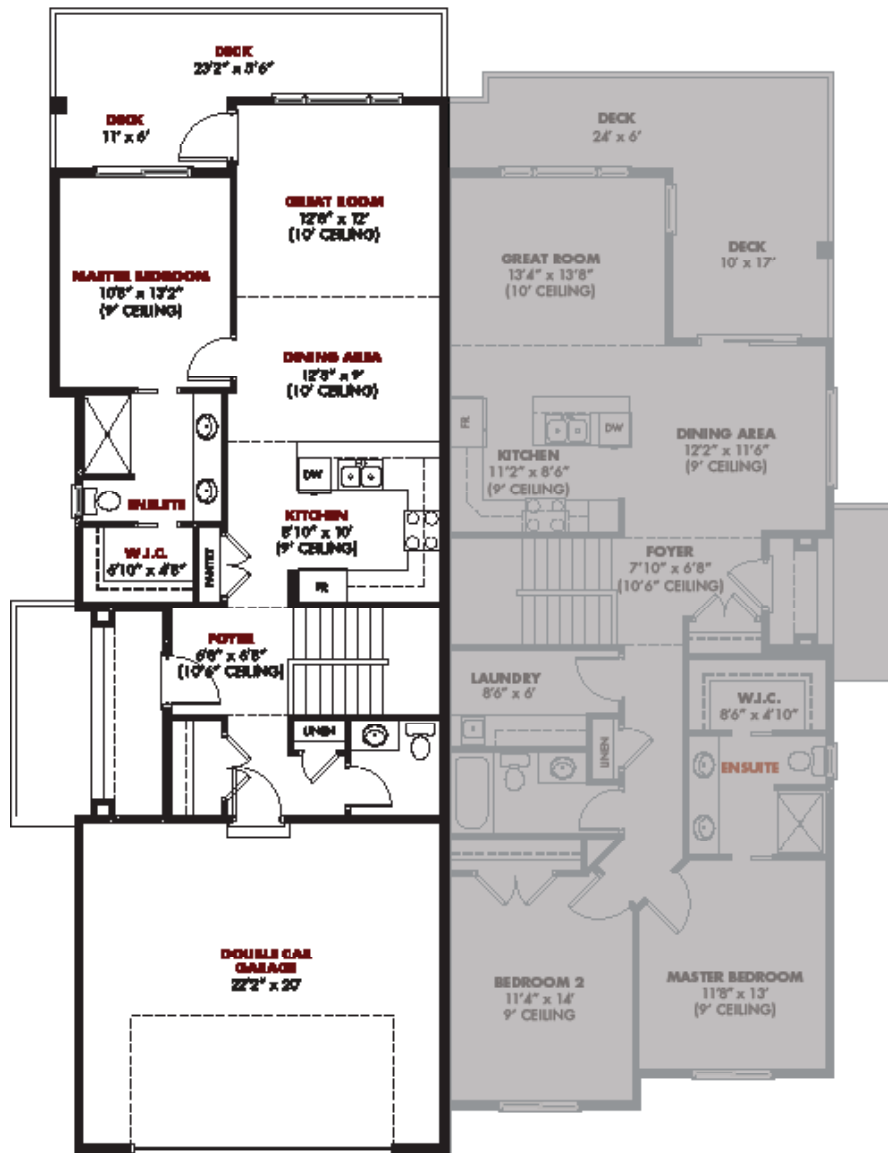

# WEST HARBOUR

## GAMAY VILLA HOME

**MAIN LEVEL 948 SQ. FT.**

E. & O. E. The developer reserves the right to make modifications to building design, specifications, features and floor plans. All illustrations and renderings are artistic representations only. Prices are subject to change and can be withdrawn at any time.

## GAMAY VILLA HOME

**LOWER LEVEL 798 SQ. FT.**

E. & O. E. The developer reserves the right to make modifications to building design, specifications, features and floor plans. All illustrations and renderings are artistic representations only. Prices are subject to change and can be withdrawn at any time.