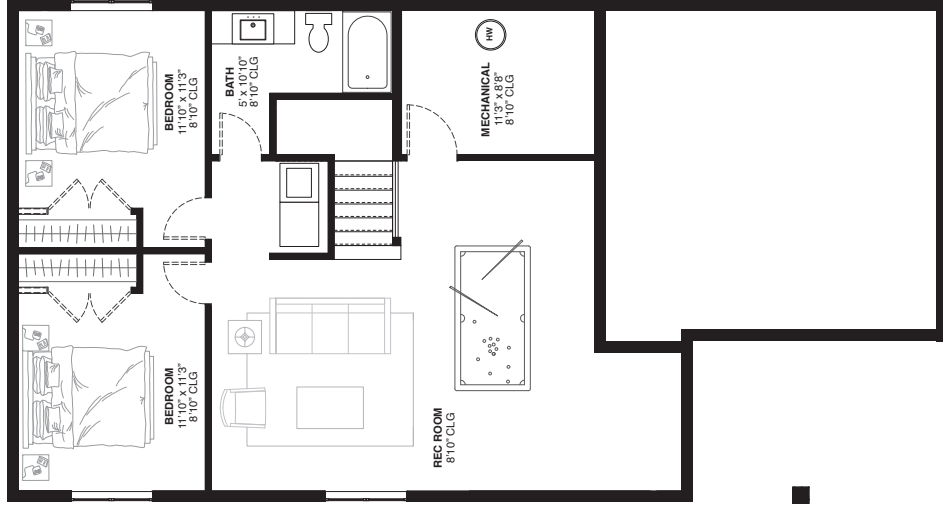

MOSCATO

2-STOREY ESTATE HOME

TOTAL 3,500 SQ. FT.

MAIN LEVEL
1,187 SQ. FT.

E. & O. E. The developer reserves the right to make modifications to building design, specifications, features and floor plans. All illustrations and renderings are artistic representations only. Prices are subject to change and can be withdrawn at any time.