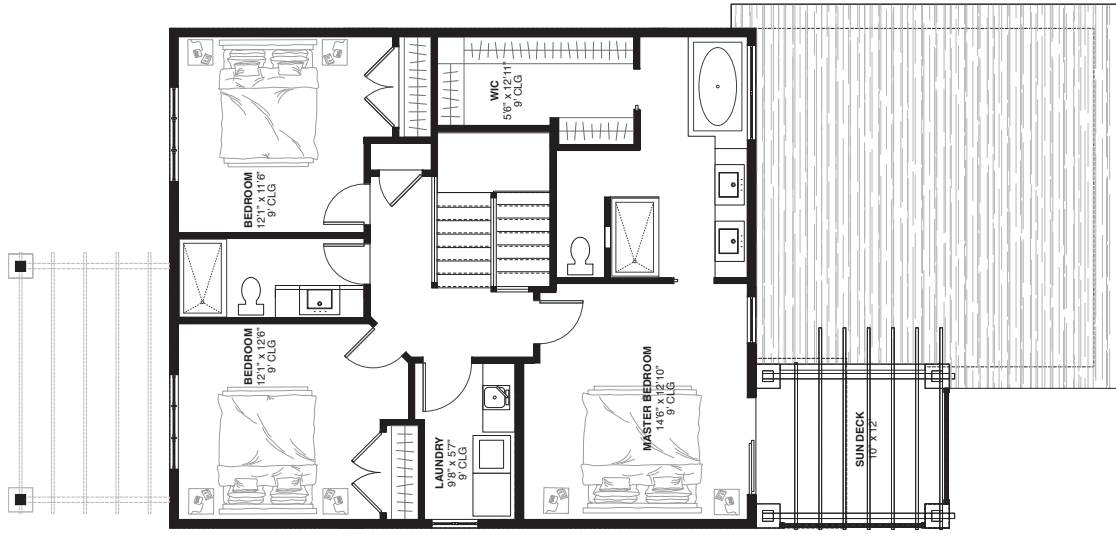

WEST HARBOUR

MOSCATO 2-STOREY ESTATE HOME

E. & O. E. The developer reserves the right to make modifications to building design, specifications, features and floor plans. All illustrations and renderings are artistic representations only. Prices are subject to change and can be withdrawn at any time.

MOSCATO

2-STOREY ESTATE HOME

TOTAL 3,500 SQ. FT.

MAIN LEVEL
1,187 SQ. FT.

E. & O. E. The developer reserves the right to make modifications to building design, specifications, features and floor plans. All illustrations and renderings are artistic representations only. Prices are subject to change and can be withdrawn at any time.

westharbourkelowna.com

PHASE 3 LOTS

VILLETTA HOMES

VILLA HOMES

ESTATE HOMES

E, & O. E. The developer reserves the right to make modifications to building design, specifications, features and floor plans. All illustrations and renderings are artistic representations only. Prices are subject to change and can be withdrawn at any time.