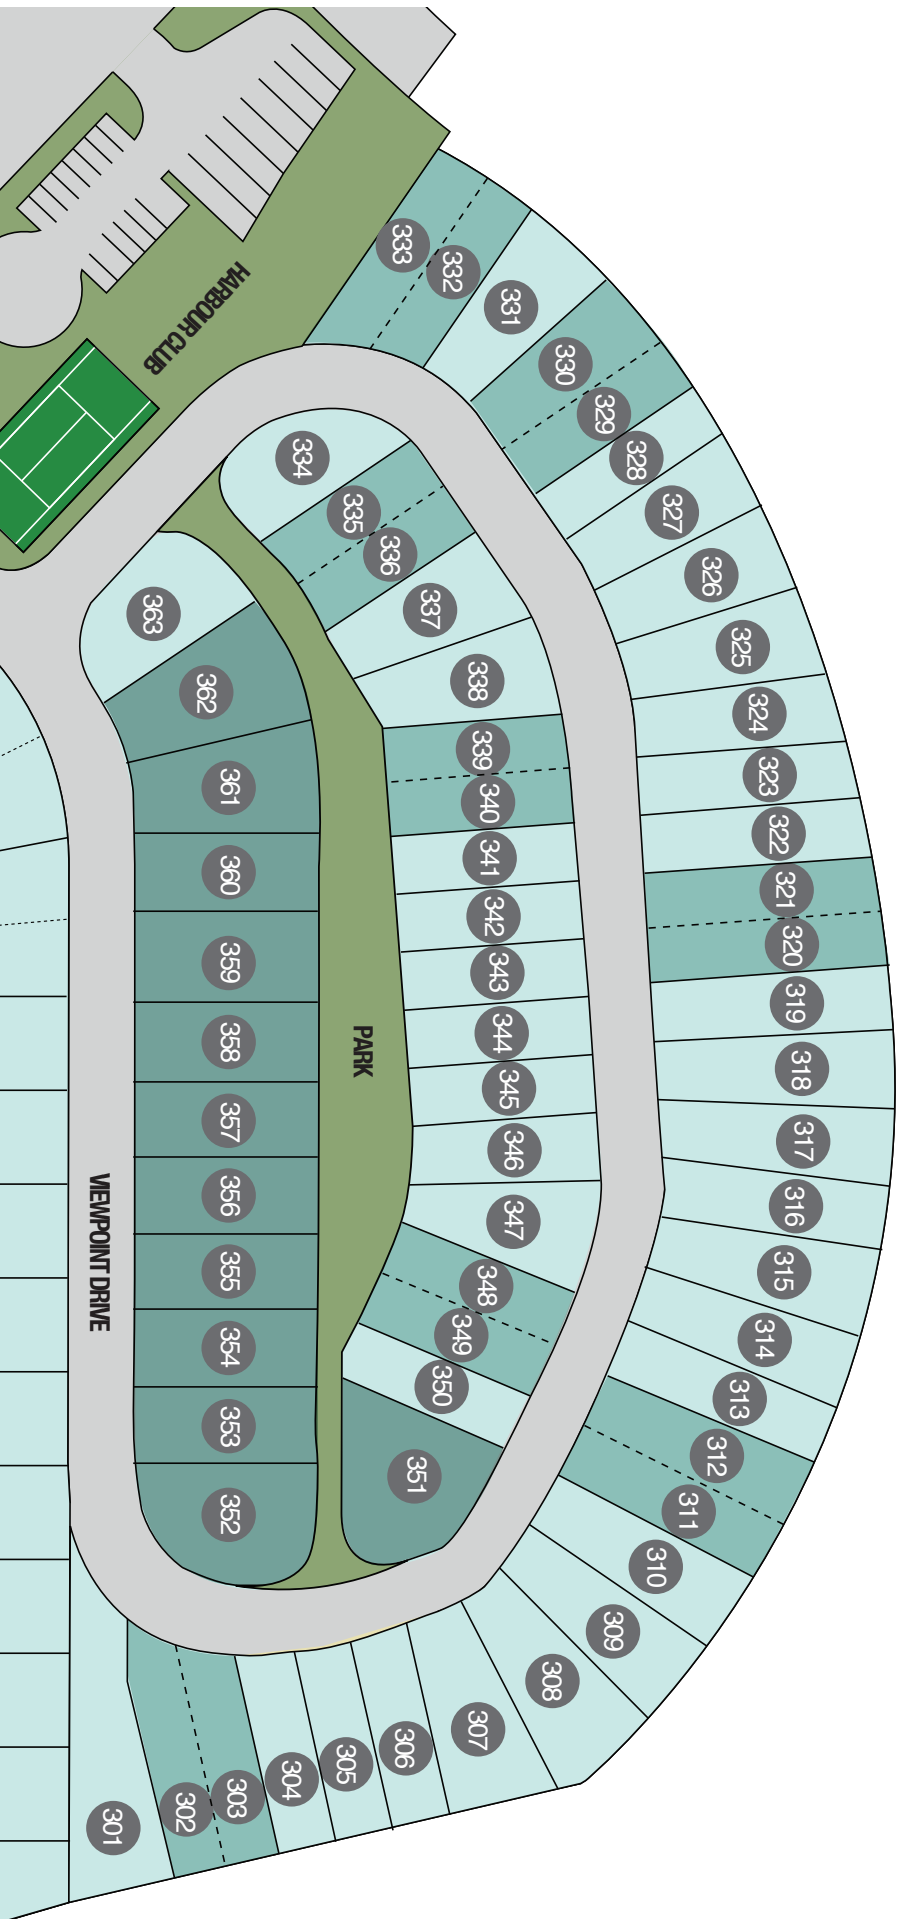

WEST HARBOUR

MOSCATO 2-STOREY ESTATE HOME

E. & O. E. The developer reserves the right to make modifications to building design, specifications, features and floor plans. All illustrations and renderings are artistic representations only. Prices are subject to change and can be withdrawn at any time.

MOSCATO

2-STOREY ESTATE HOME

TOTAL 3,500 SQ. FT.

MAIN LEVEL
1,187 SQ. FT.

E. & O. E. The developer reserves the right to make modifications to building design, specifications, features and floor plans. All illustrations and renderings are artistic representations only. Prices are subject to change and can be withdrawn at any time.

westharbourkelowna.com

PHASE 3 LOTS

VILLETTA HOMES

VILLA HOMES

ESTATE HOMES

E, & O. E. The developer reserves the right to make modifications to building design, specifications, features and floor plans. All illustrations and renderings are artistic representations only. Prices are subject to change and can be withdrawn at any time.