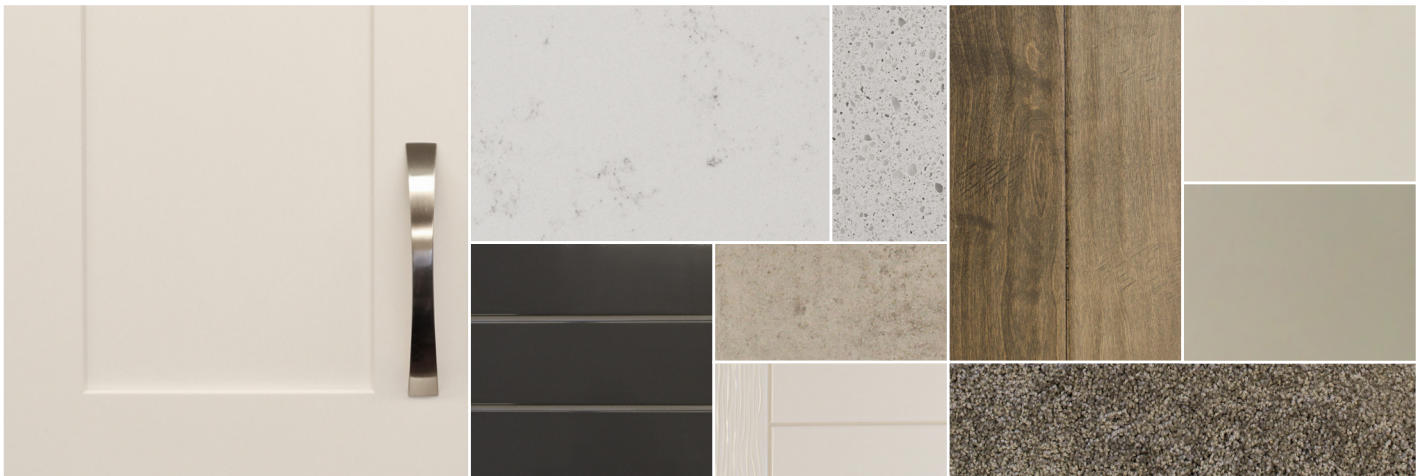

750-704/BCH

MATERIALS & FINISHES