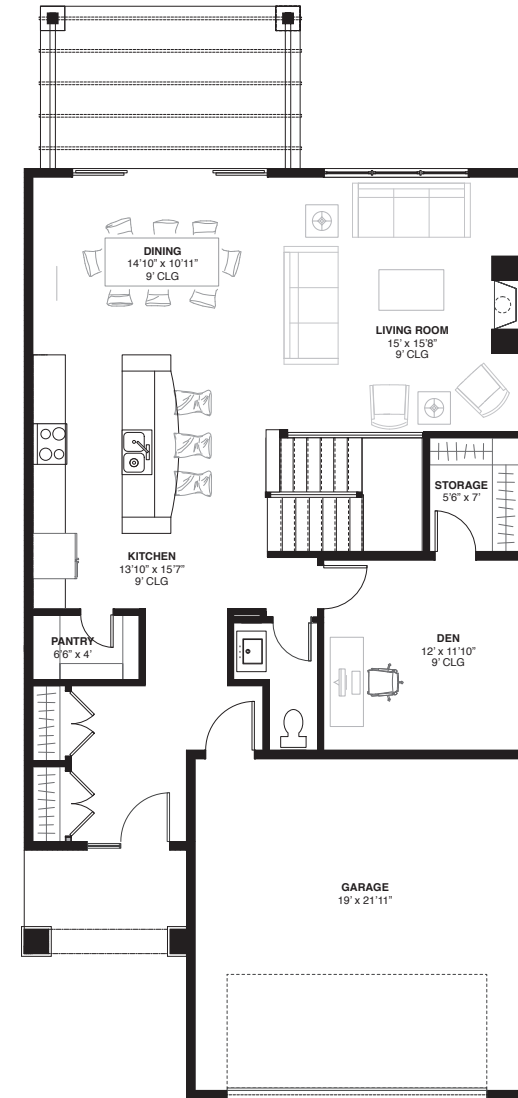

## MOSCATO 2-STOREY ESTATE HOME

# MOSCATO

2-STOREY ESTATE HOME

TOTAL 3,832 SQ. FT.

**MAIN LEVEL**  
1,519 SQ. FT.

### UPPER LEVEL

1,127 SQ. FT.