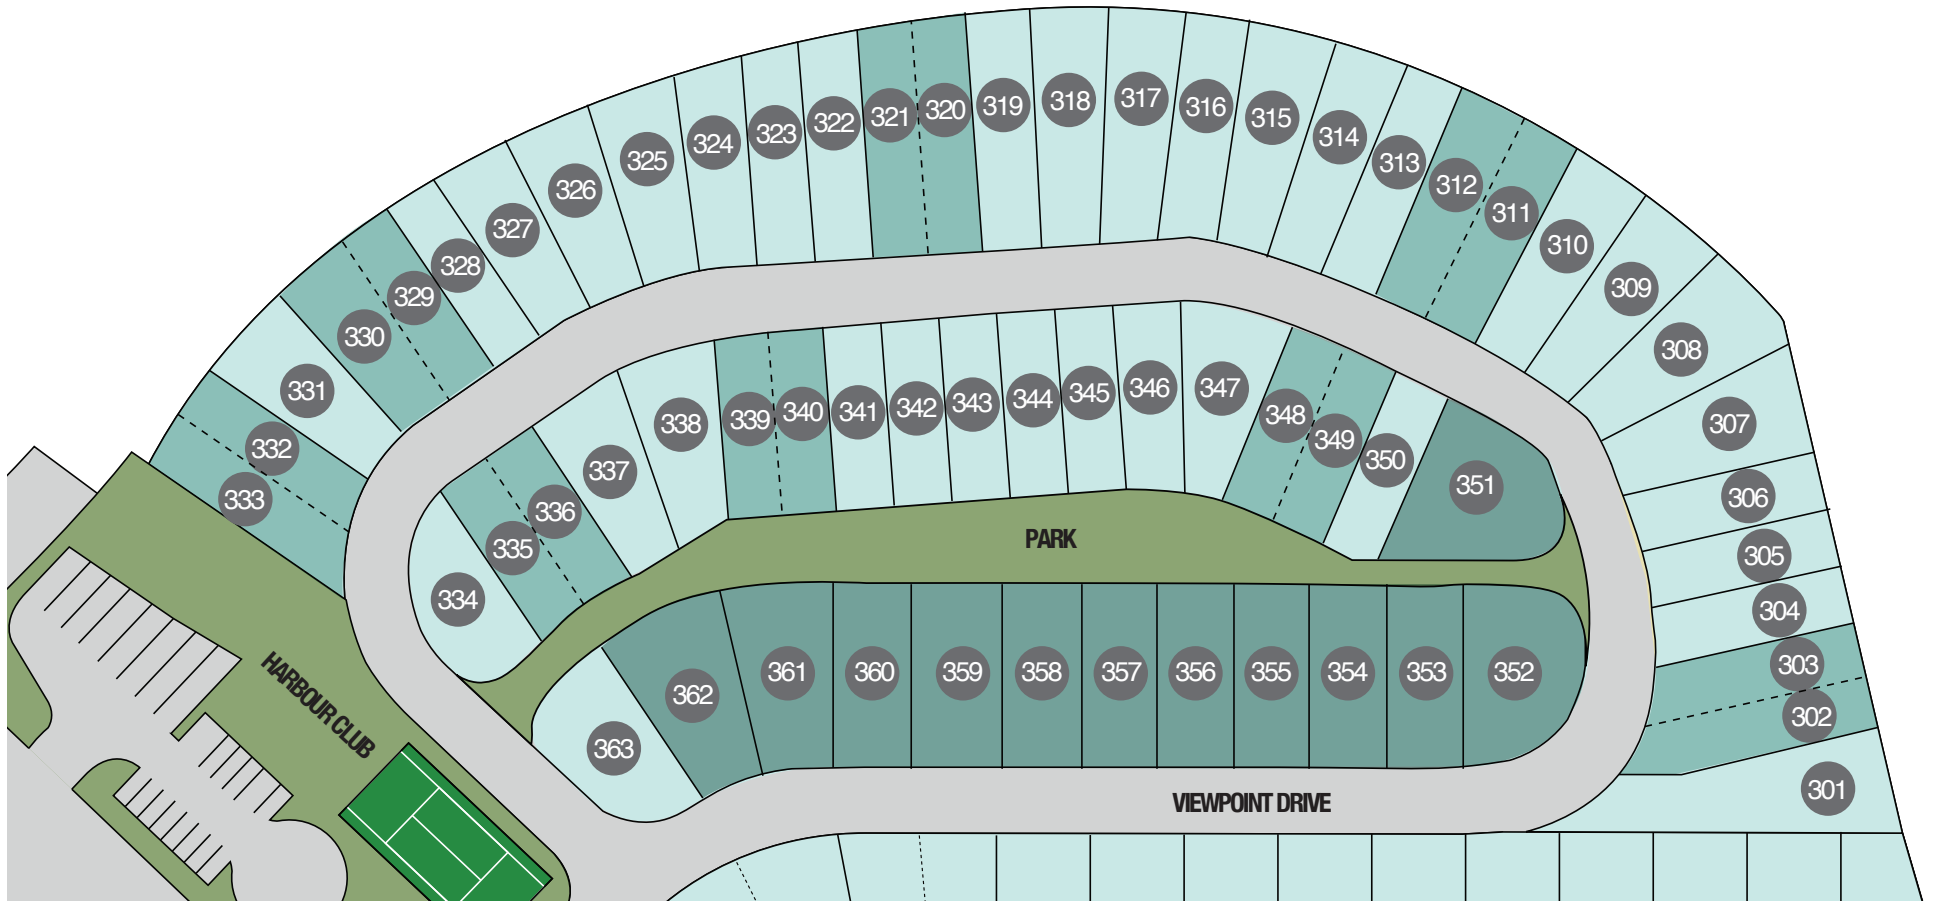

PHASE 3 LOTS

VILLETTA HOMES

VILLA HOMES

ESTATE HOMES

E. & O. E. The developer reserves the right to make modifications to building design, specifications, features and floor plans. All illustrations and renderings are artistic representations only. Prices are subject to change and can be withdrawn at any time.