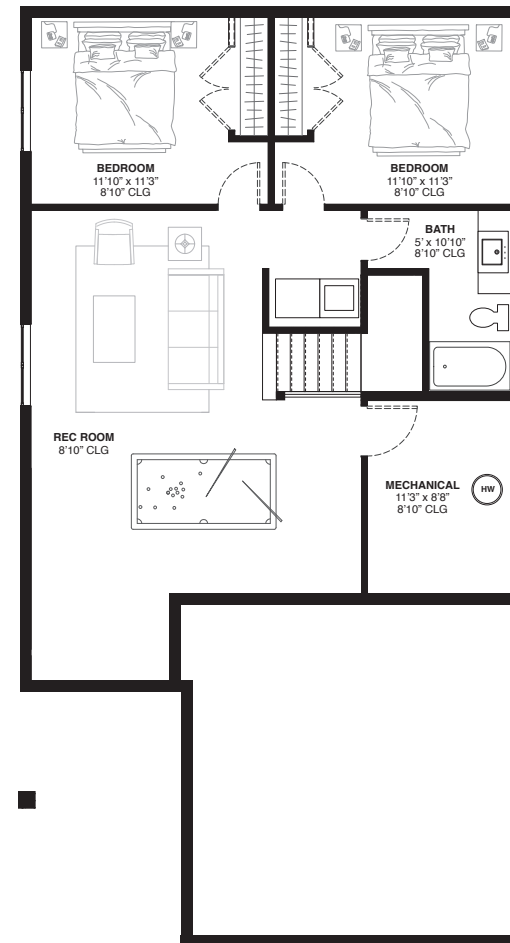

## MOSCATO 2-STOREY ESTATE HOME

# MOSCATO

2-STOREY ESTATE HOME

TOTAL 3,832 SQ. FT.

**MAIN LEVEL**  
1,519 SQ. FT.

### UPPER LEVEL

1,127 SQ. FT.