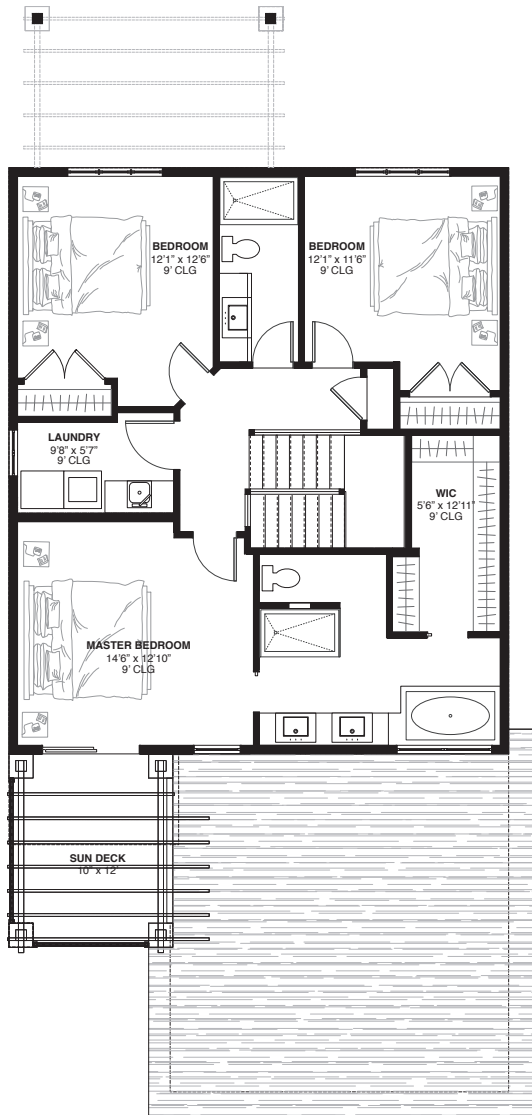

## MOSCATO 2-STOREY ESTATE HOME

# MOSCATO

2-STOREY ESTATE HOME

TOTAL 3,832 SQ. FT.

**MAIN LEVEL**  
1,519 SQ. FT.

### UPPER LEVEL

1,127 SQ. FT.