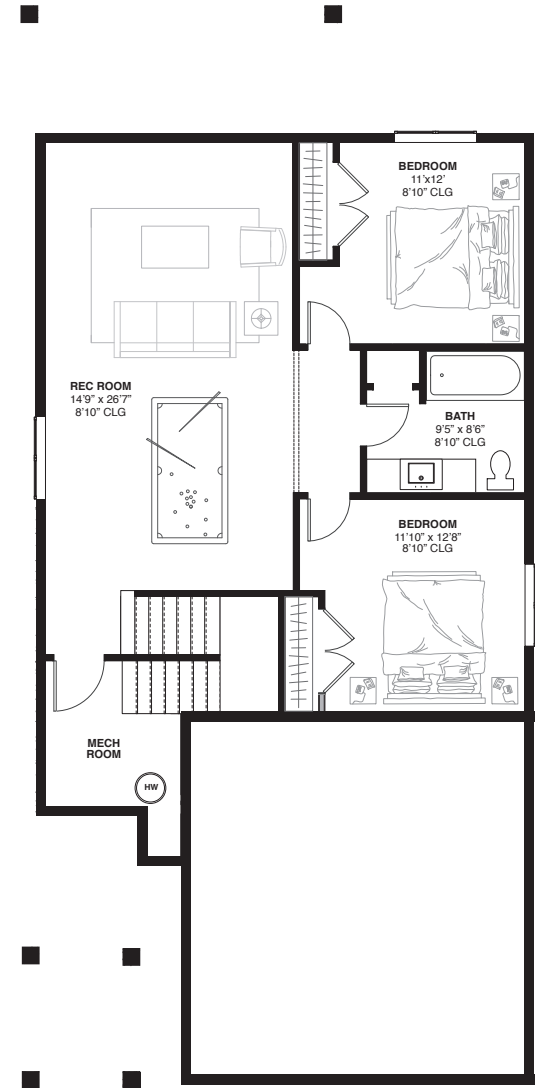

ROSÉ
BUNGALOW HOME

ROSÉ

BUNGALOW HOME
TOTAL 2,350 SQ. FT.

MAIN LEVEL
1,216 SQ. FT.

LOWER LEVEL
1,134 SQ. FT. (FINISHED/UNFINISHED)

E. & O. E. The developer reserves the right to make modifications to building design, specifications, features and floor plans. All illustrations and renderings are artistic representations only. Prices are subject to change and can be withdrawn at any time.