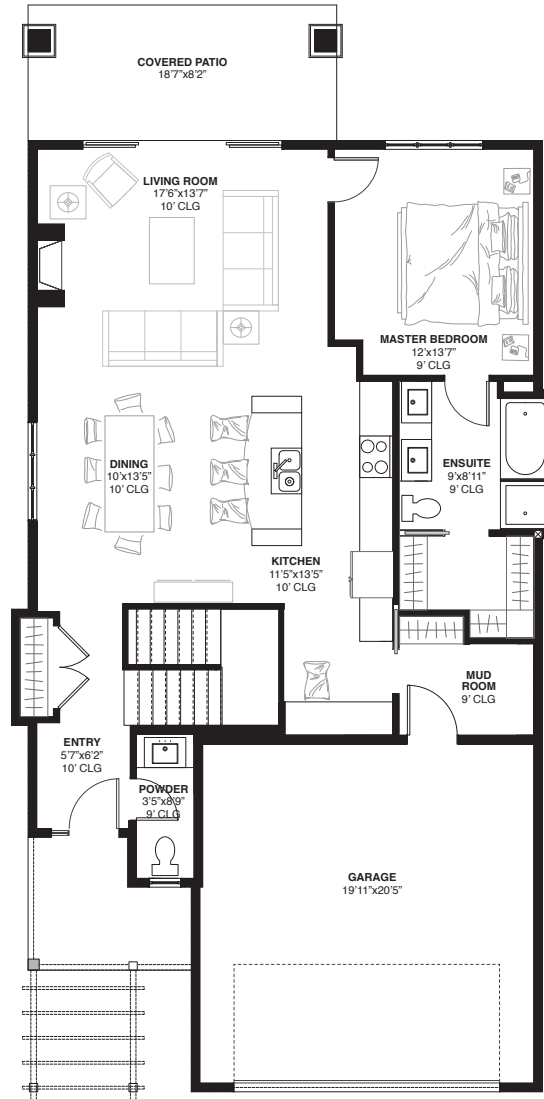

WEST HARBOUR

E. & O. E. The developer reserves the right to make modifications to building design, specifications, features and floor plans. All illustrations and renderings are artistic representations only. Prices are subject to change and can be withdrawn at any time.

ROSÉ
BUNGALOW HOME

ROSÉ

BUNGALOW HOME
TOTAL 2,350 SQ. FT.

MAIN LEVEL
1,216 SQ. FT.

LOWER LEVEL
1,134 SQ. FT. (FINISHED/UNFINISHED)

E. & O. E. The developer reserves the right to make modifications to building design, specifications, features and floor plans. All illustrations and renderings are artistic representations only. Prices are subject to change and can be withdrawn at any time.